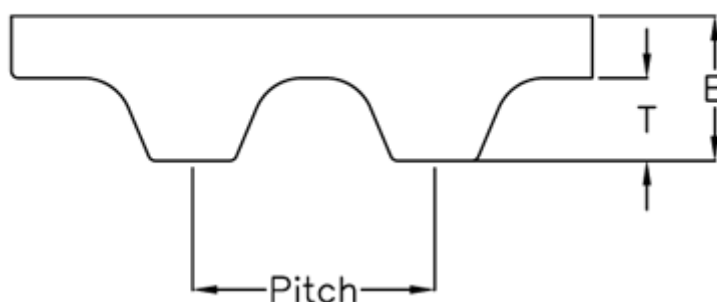

Article number: 602776291255

Description: Gates Timing Belt Synchropower PU25 T10DL 1250

## Measures

Height B mm	= 7
Height T mm	= 2.5
Length	= 1250
Number of teeth	= 125
Pitch	= 10
Type	= PU 25 T10 DL 1250
Width	= 25